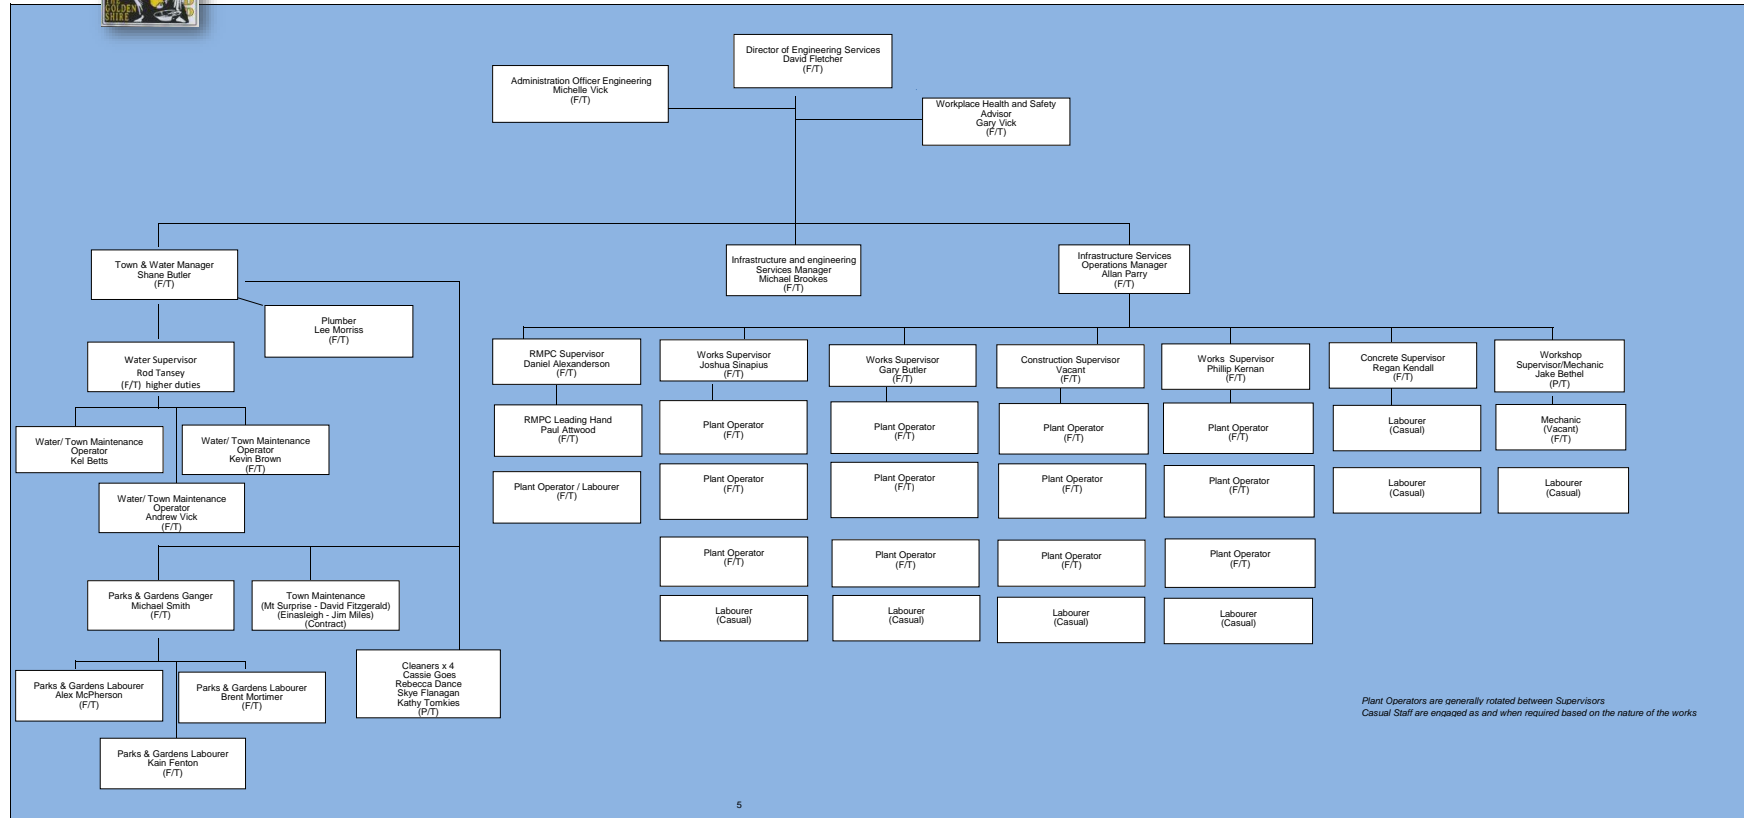

Etheridge Shire Council Engineering Services