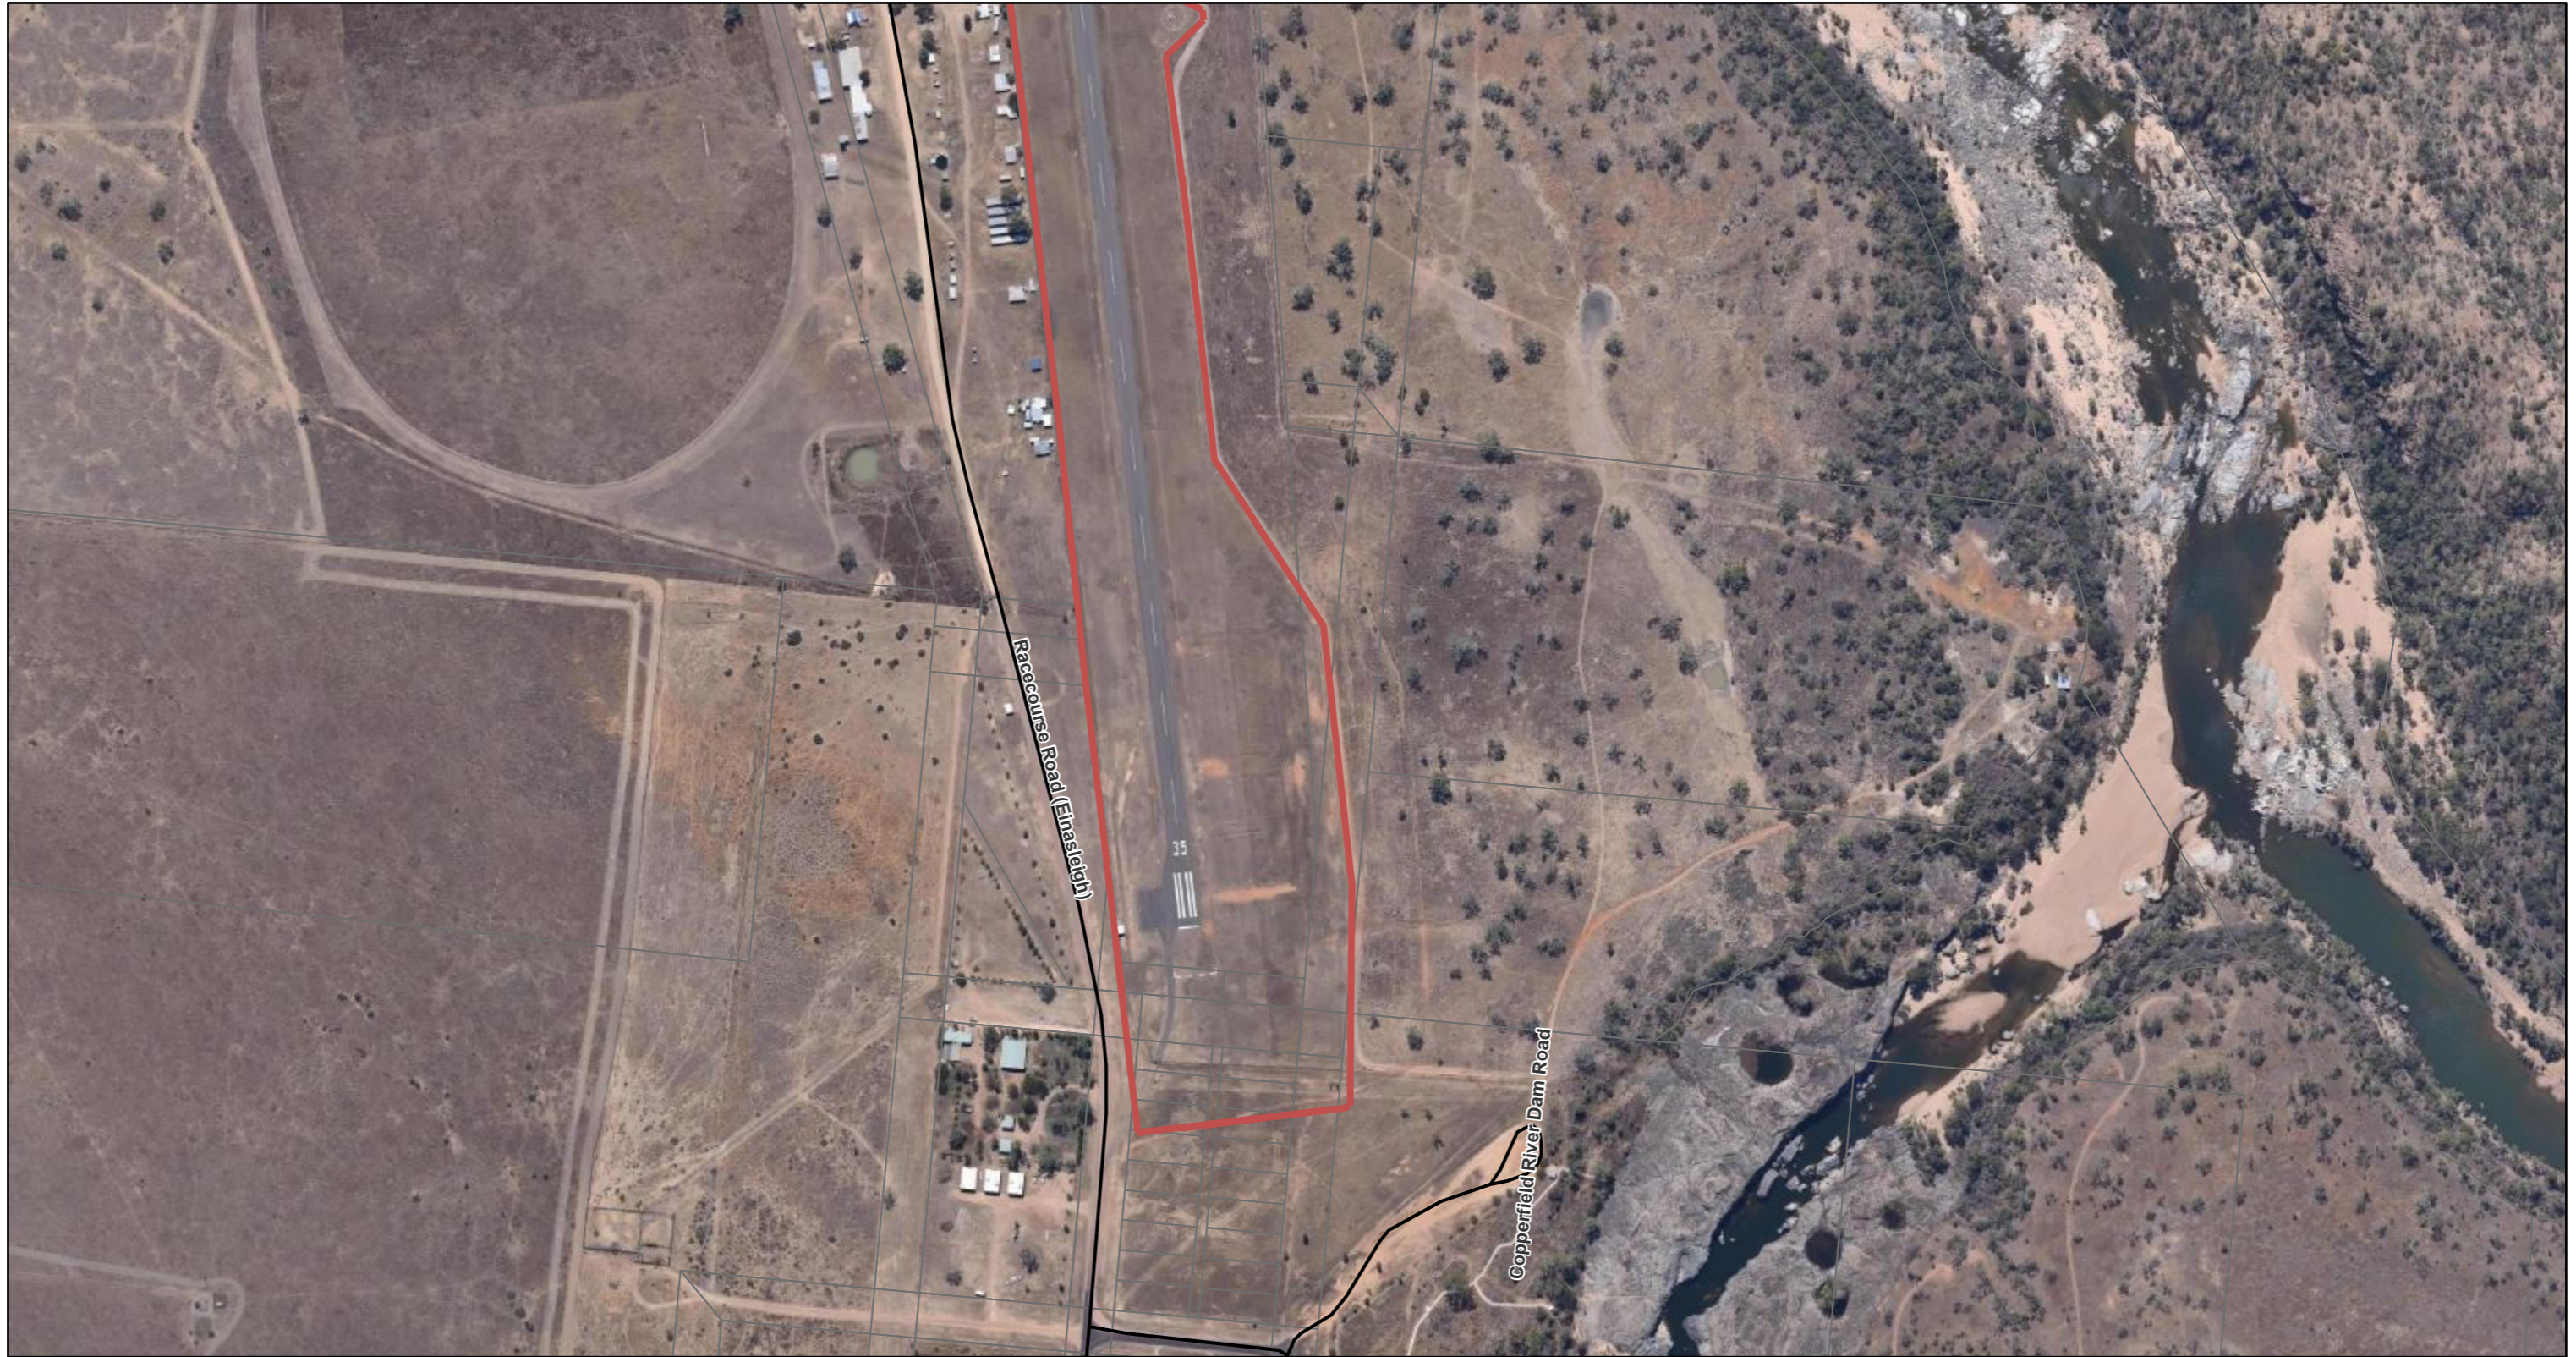

Etheridge Shire Council

30/05/2024, 3:36:42 pm

QLD Globe Imagery ■ Blue: Band_3 DCDB (May 2024)

■ Red: Band_1 Road Centreline

■ Green: Band_2 9A

1:4,514

Includes material © State of Queensland (Department of Resources); © Planet Labs Netherlands B.V. reproduced under licence from Planet and Geoplex, all rights reserved, 2024., Sources: Esri, Airbus DS, USGS, NGA, NASA, CGIAR, N Robinson, NCEAS, NLS, OS, NMA,