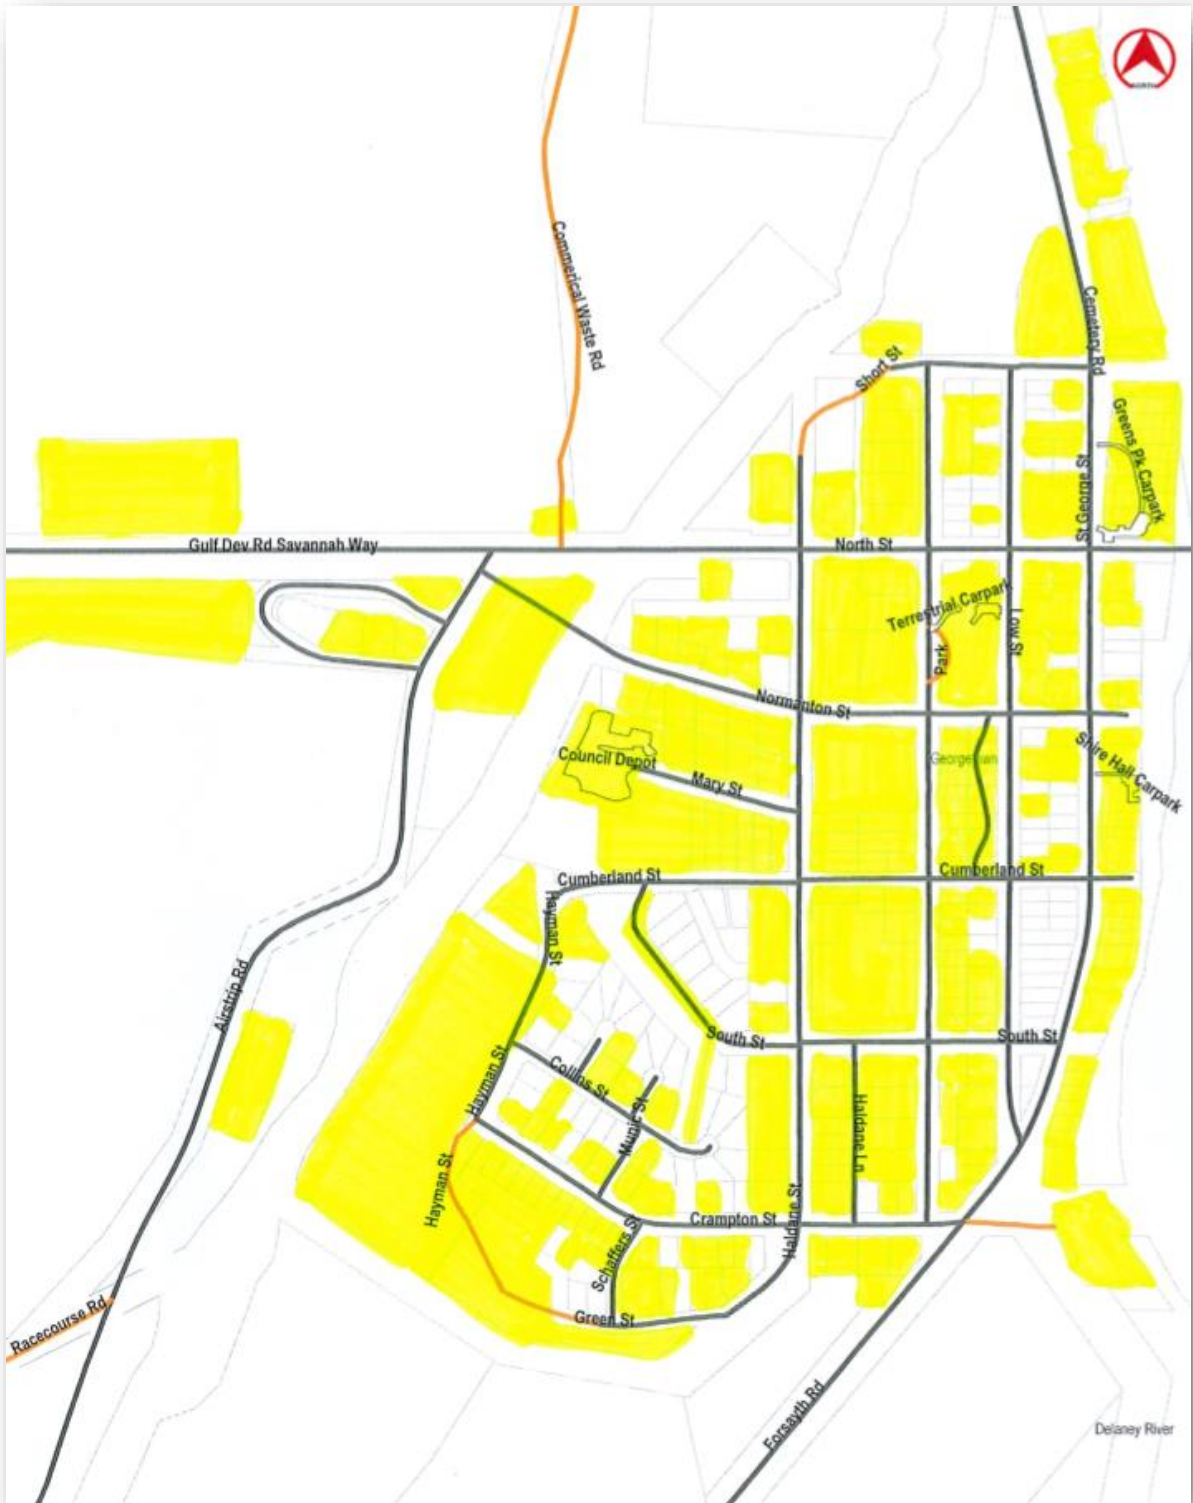

ETHERIDGE SHIRE COUNCIL

Declared Water Areas

Council is a Water Service Provider under the Water Supply (Safety and Reliability) Act 2008 (the Act).

The below maps indicate the declared service areas for the Etheridge shire Council region.

Etheridge Shire map

Georgetown

Serviced area

Forsyth

Forsyth serviced area