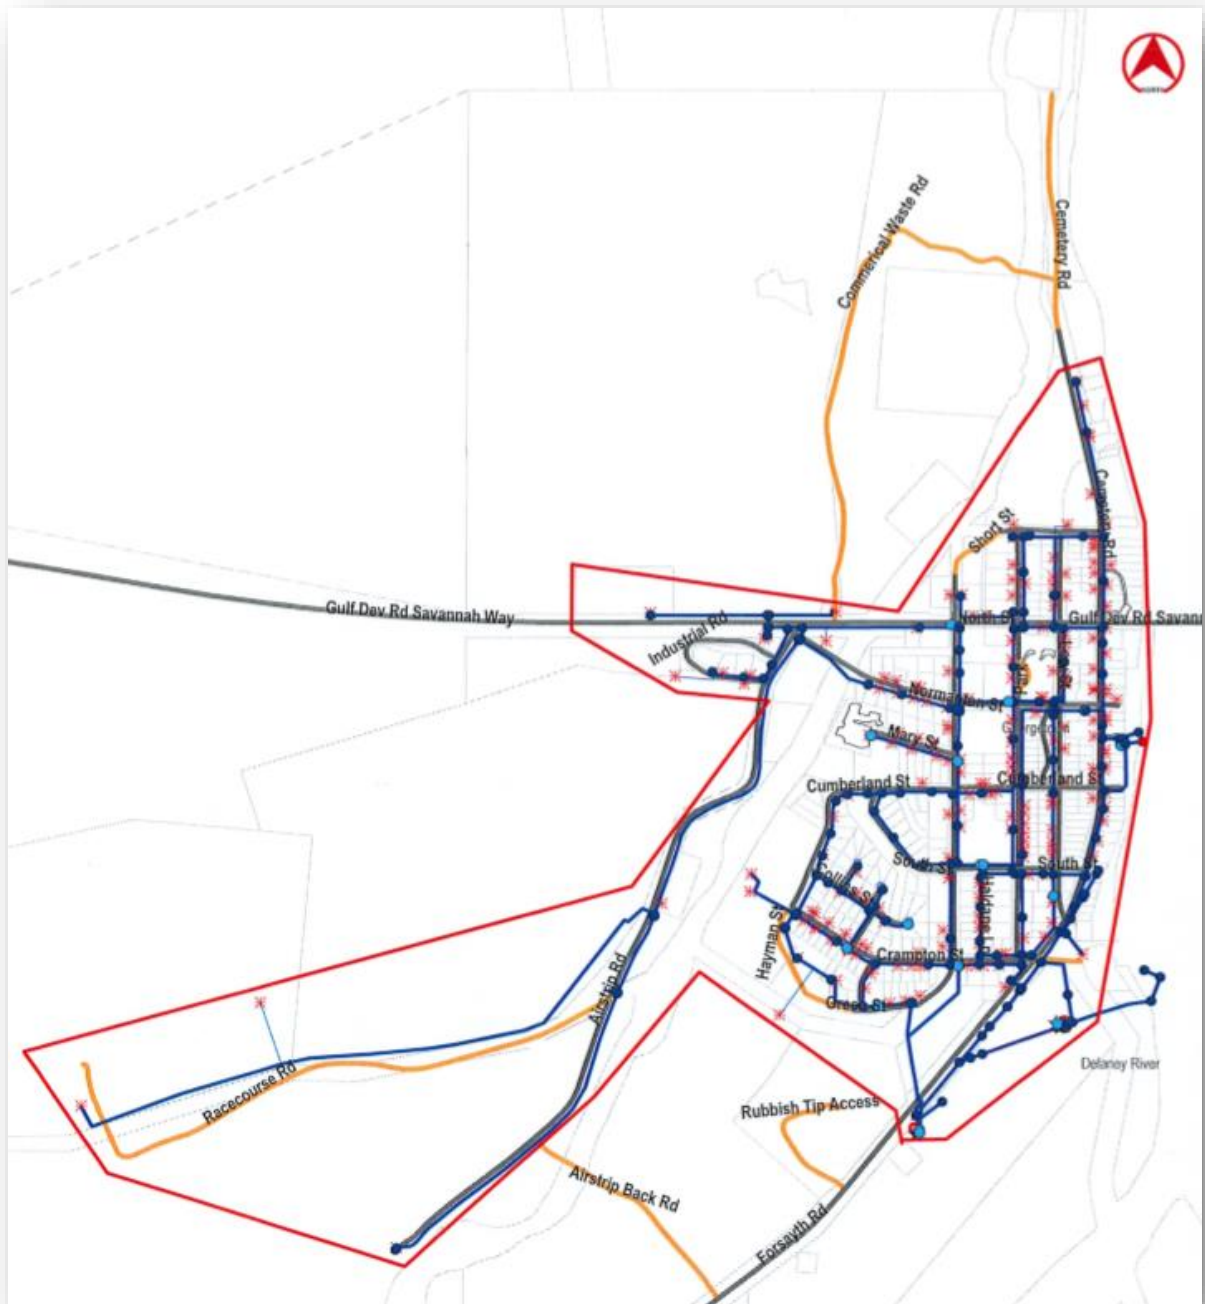

ETHERIDGE SHIRE COUNCIL

Declared Water Areas

Council is a Water Service Provider under the Water Supply (Safety and Reliability) Act 2008 (the Act).

The below maps indicate the declared service areas for the Etheridge shire Council region.

Etheridge Shire map

Georgetown

Serviced area

Forsyth

Forsyth serviced area