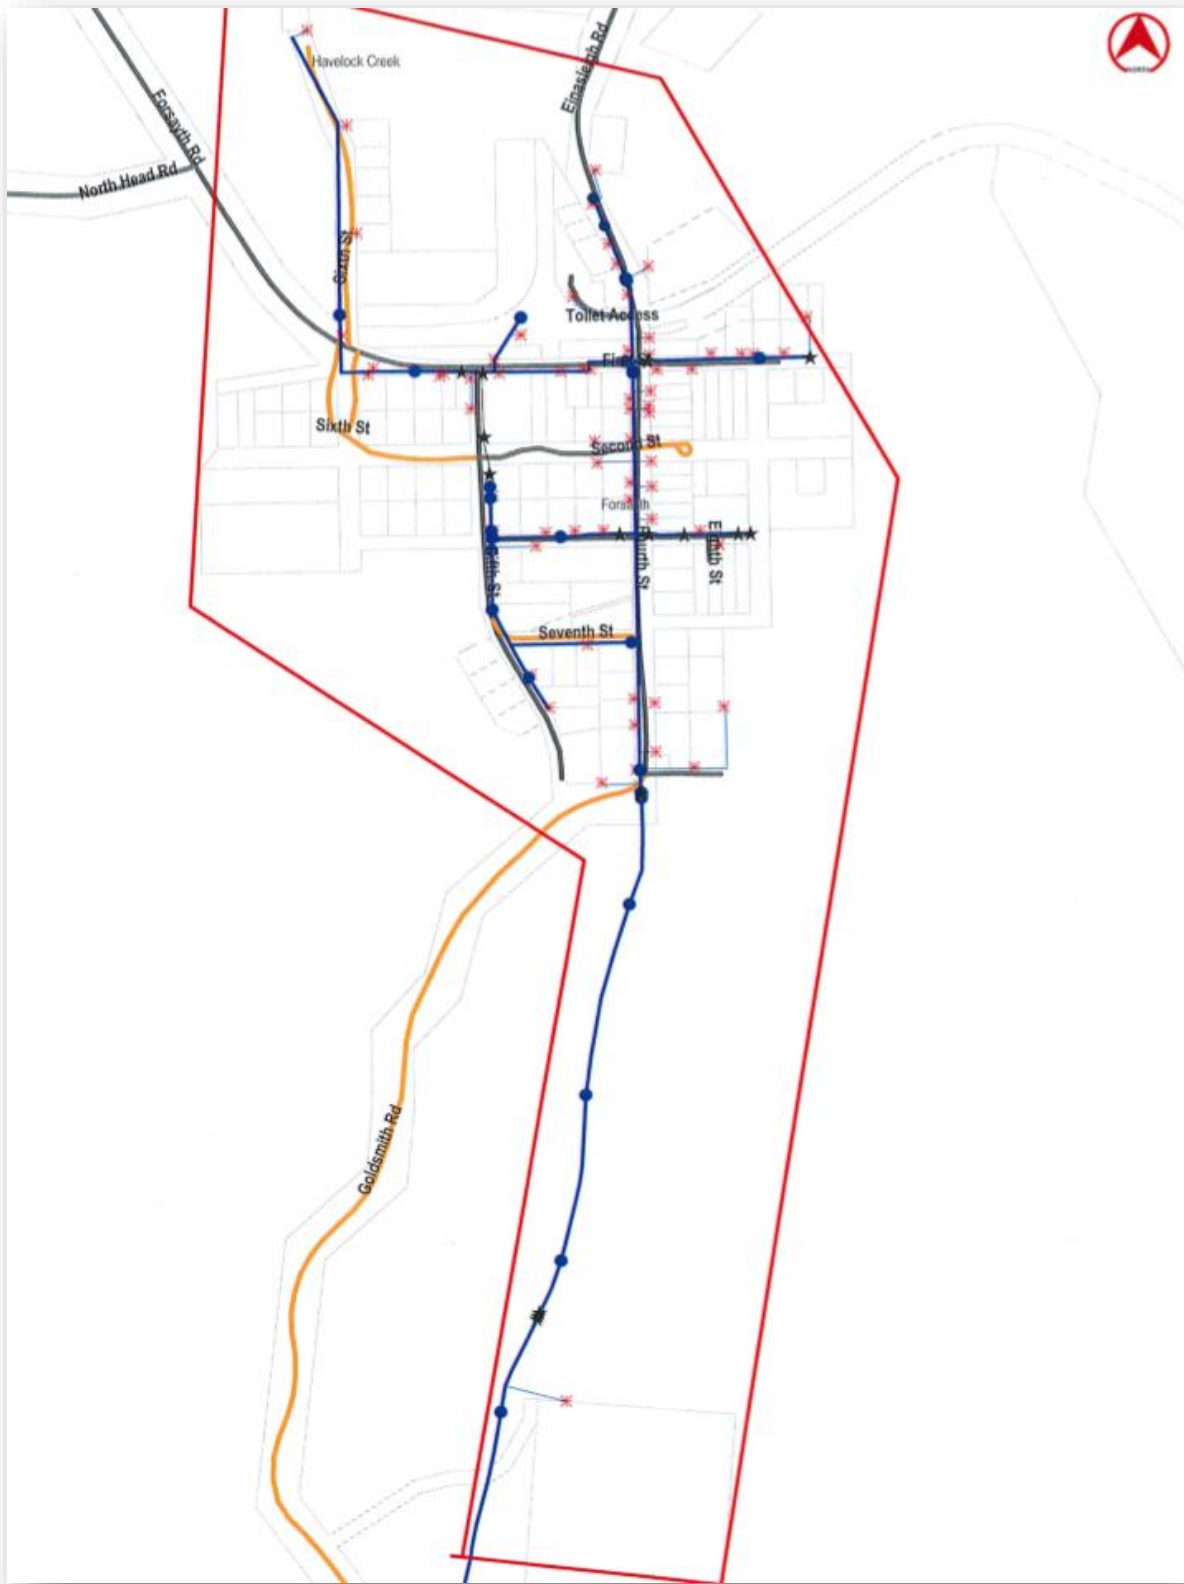

ETHERIDGE SHIRE COUNCIL

Declared Water Areas

Council is a Water Service Provider under the Water Supply (Safety and Reliability) Act 2008 (the Act).

The below maps indicate the declared service areas for the Etheridge shire Council region.

Etheridge Shire map

Georgetown

Serviced area

Forsyth

Forsyth serviced area