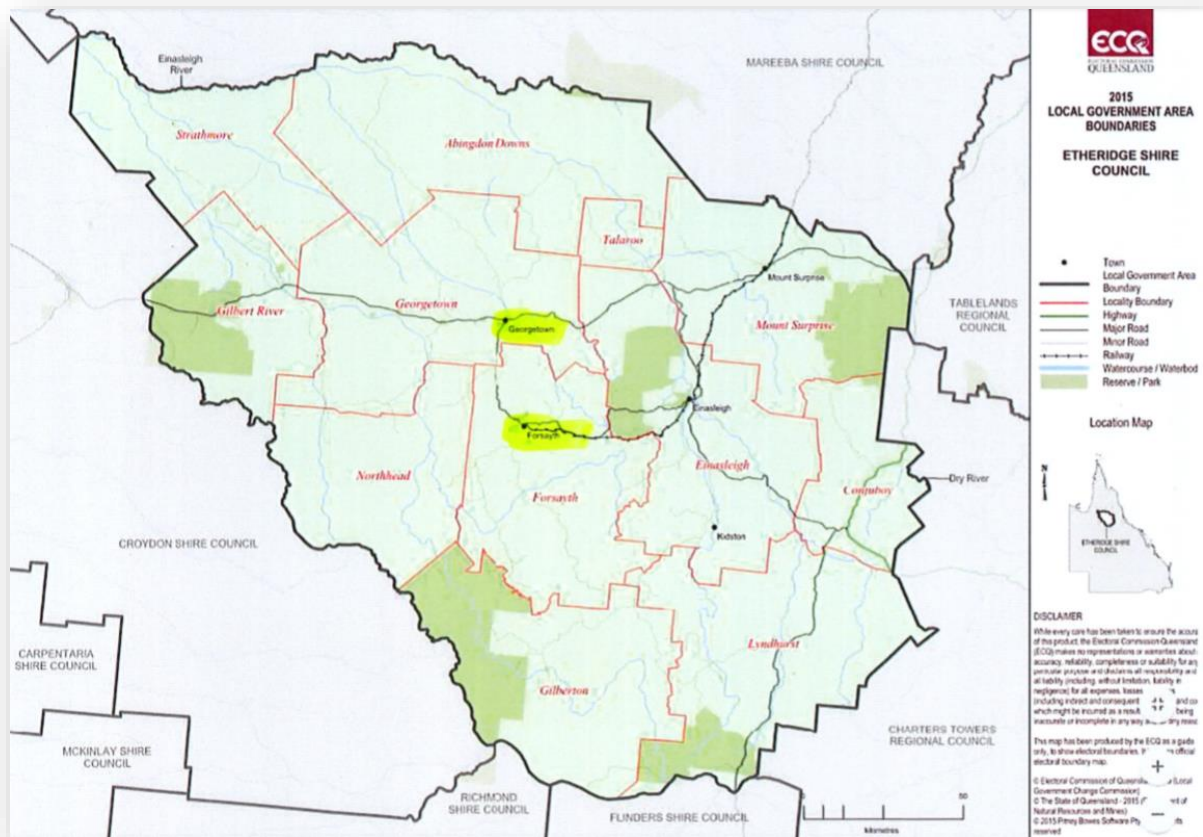

ETHERIDGE SHIRE COUNCIL

Declared Water Areas

Council is a Water Service Provider under the Water Supply (Safety and Reliability) Act 2008 (the Act).

The below maps indicate the declared service areas for the Etheridge shire Council region.

Etheridge Shire map

Georgetown

Serviced area

Forsyth

Forsyth serviced area